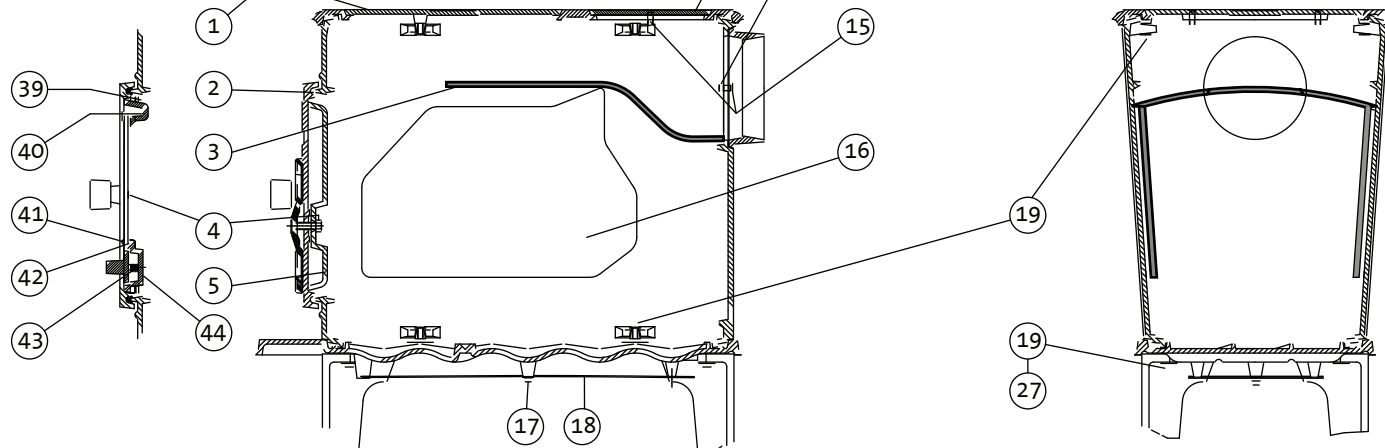

Glass dør  
Glass door

Burnplate new

Glass dør  
Glass door

Del liste / Part list Jøtul F 602 N

Jøtul AS  
Fredrikstad, Norway

Drawing no:  
3-2705-P01

Date:  
Jan 05