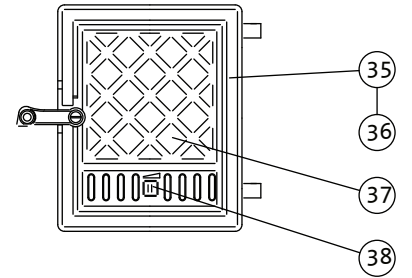

Glass dør  
Glass door

Burnplate new

Glass dør  
Glass door

Del liste / Part list Jøtul F 602 N

Jøtul AS  
Fredrikstad, Norway

Drawing no:  
3-2705-P01

Date:  
Jan 05