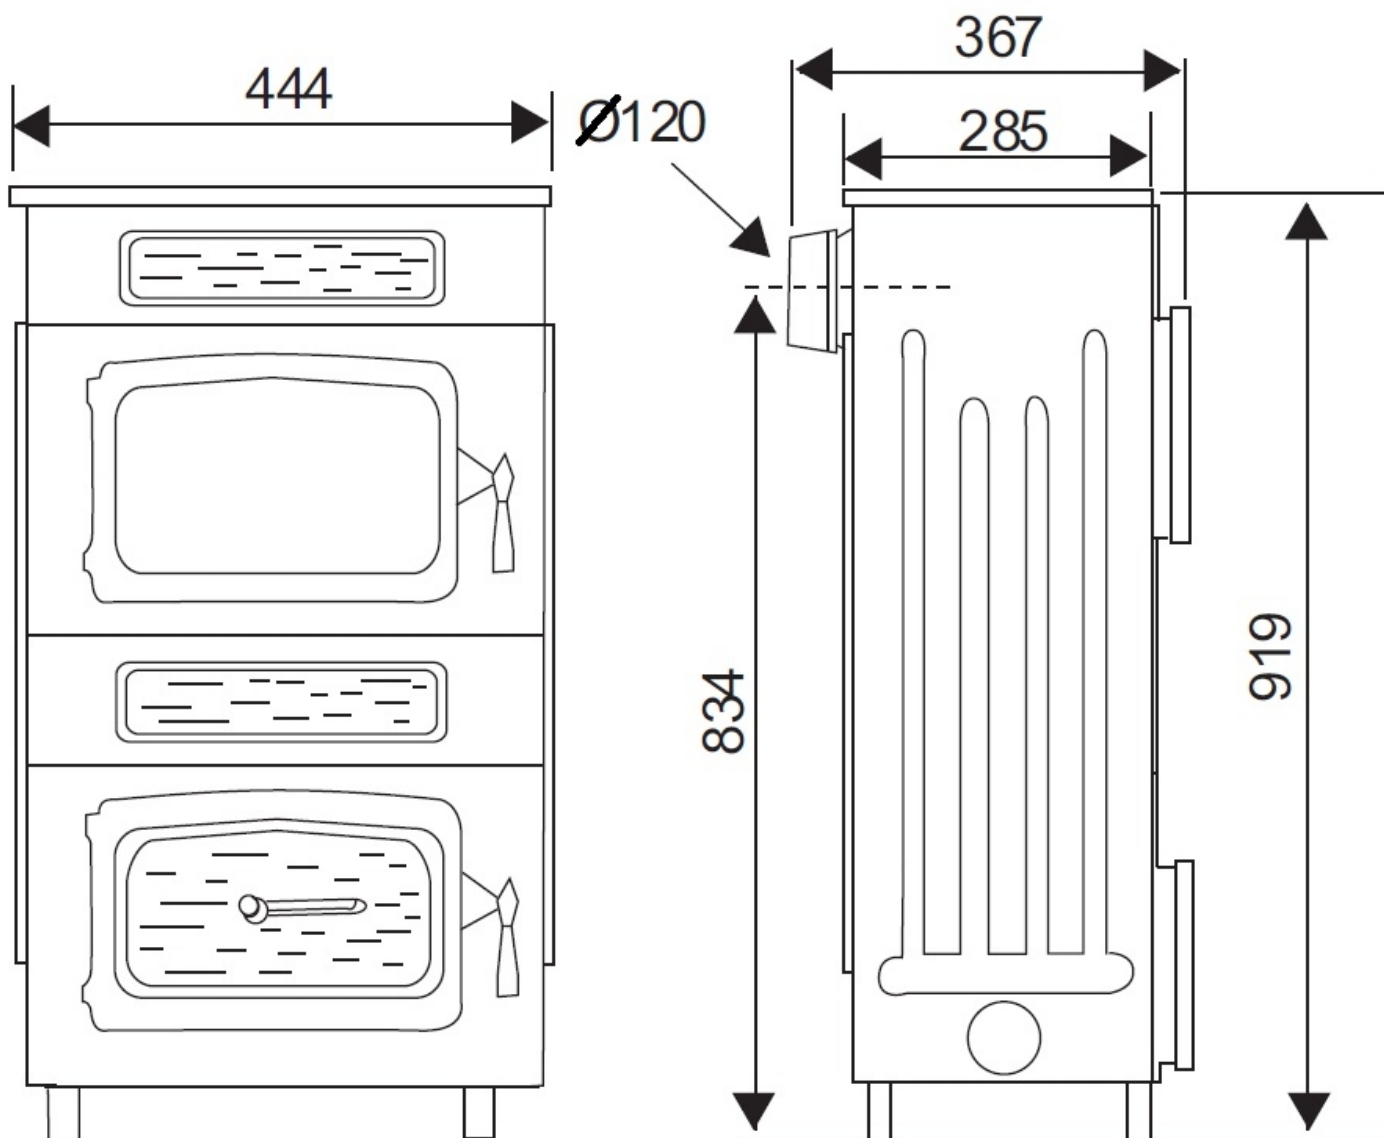

Kamino 6 classic

- 6 kW
- Cast iron doors and top plate
- Enameled casing
- Cast iron grade
- Fireclay firebox
- Flue connection rear: 120 mm
- H x W x D: 709x444x367 mm
- For continuous use
- Fuel: wood, lignite

Wood

Continuous use

Brown coal

Certification	1.+2.Stufe 1.BImSchV
Heat output (kW)	6
Min-max heat output (kW)	3,5-7,1
Heat capacity (m3)	116
Flue gas quantity (g/s)	5,0
Flue gas temperature (C)	325
Air needs Pa	12
Size H x W x D (mm)	709x444x367
Fuel	wood, lignite
Firebox size W x D x H (mm)	350x200x320
Net weight (kg)	84,5