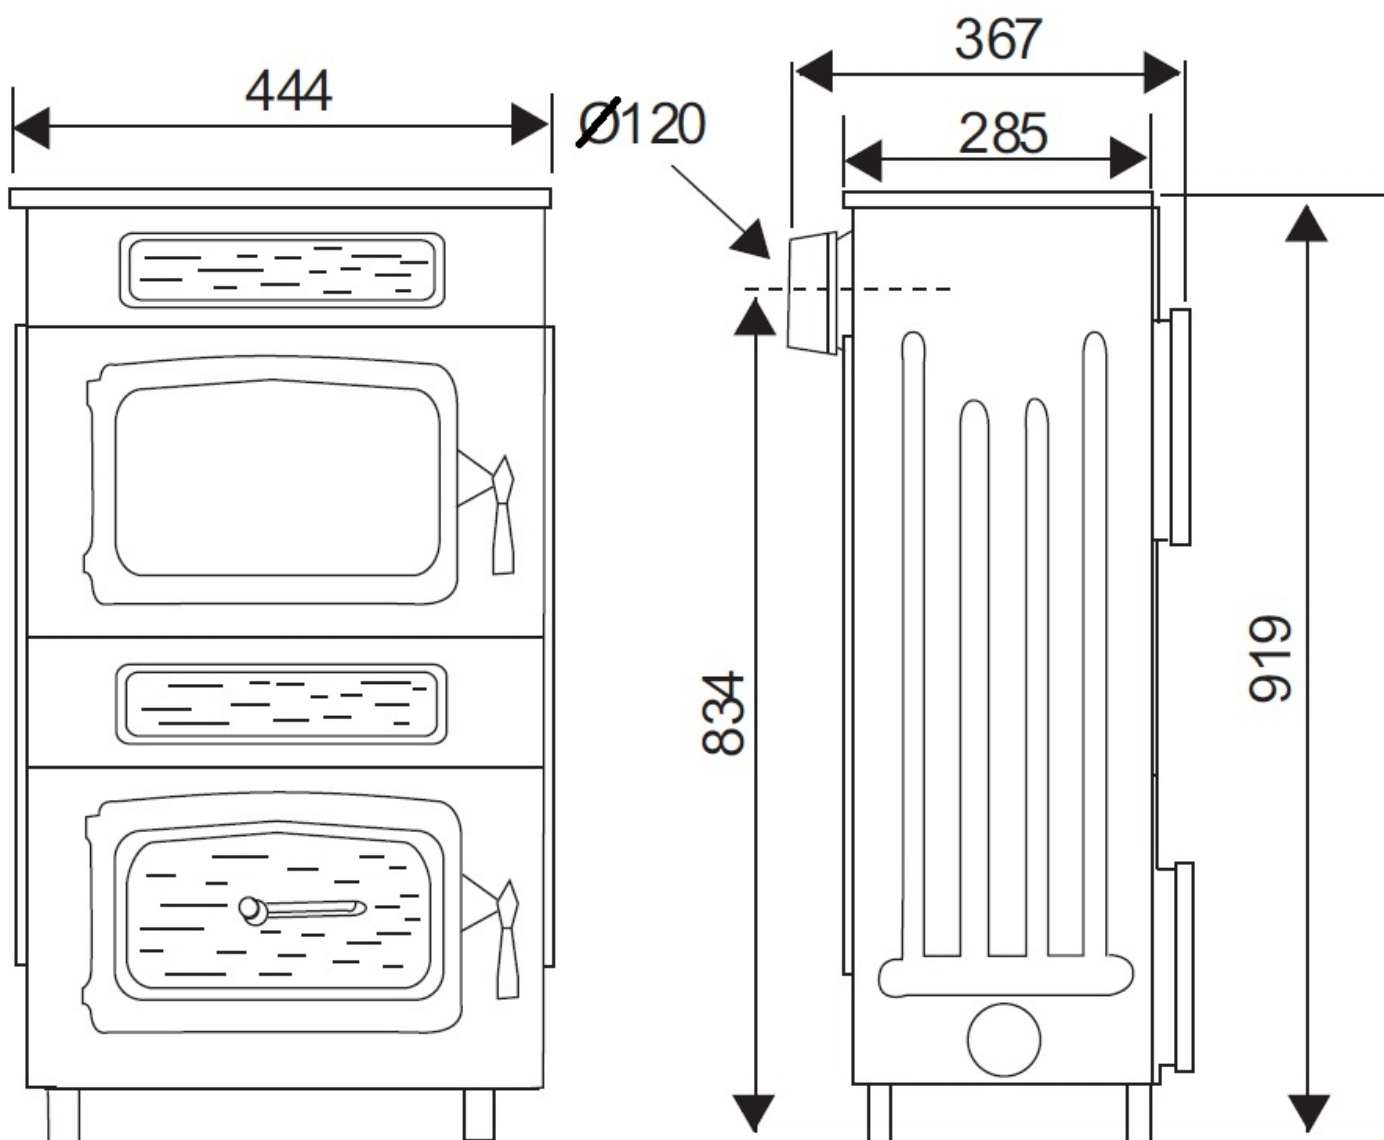

Kamino 8 classic

- 8 kW
- Cast iron doors and top plate
- Enameled casing
- Cast iron grade
- Fireclay firebox
- Flue connection rear: 120 mm
- H x W x D: 919x444x367 mm
- For continuous use
- Fuel: wood, lignite

Wood

Continuous use

Brown coal

Certification	1.-+2.Stufe 1.BImSchV, CE, 15aB-VG, VKF
Heat output (kW)	8
Min-max heat output (kW)	4,0-8,2
Heat capacity (m3)	182
Flue gas quantity (g/s)	6,6
Flue gas temperature (C)	353
Air needs Pa	12
Size H x W x D (mm)	919x444x367
Fuel	wood, lignite
Firebox size W x D x H (mm)	350x200x550
Net weight (kg)	111,5